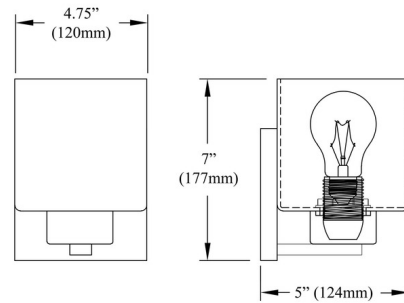

Shown in matte black / white

Front View/Vue de Face

Side View/Vue de Côté

Specifications

COLOR	White
BODY FINISH	Matte Black
WATTAGE	9W
DIMMER	Standard 120V
DIMENSIONS	5.25"W x 6.5"H x 6.25"D
BULB NOT INCLUDED	1 x A19/Medium (E26)/9W/120V LED
COUNTRY OF ORIGIN	China