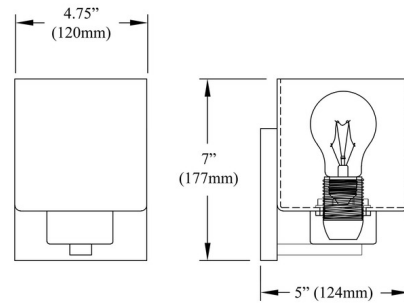

### Specifications

COLOR	White
BODY FINISH	Matte Black
WATTAGE	9W
DIMMER	Standard 120V
DIMENSIONS	5.25"W x 6.5"H x 6.25"D
BULB NOT INCLUDED	1 x A19/Medium (E26)/9W/120V LED
COUNTRY OF ORIGIN	China

CLICK TO VIEW PRODUCT