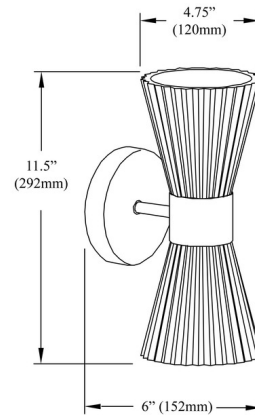

Lightology

lightology.com
866-954-4489
04-25-26

Project: _____

Company: _____

Location: _____ Fixture Type: _____

SPEC #: **DAI1353126**

Approved On: _____ Approved By: _____

Vienna Cone Double Wall Sconce By Dainolite

Description

With a stunning transitional design and elegant brass detailing, the Vienna Cone Double Wall Sconce makes a bold statement in any room. Its clear ribbed glass emits a beautiful pattern of light, enhancing the ambiance while provoking conversation among your guests. Ideal for bathrooms, powder rooms or spas, this piece can work wonders to elevate your space with a desirable focal point.

Shown in aged brass / clear

Specifications

COLOR	Clear
BODY FINISH	Aged Brass
WATTAGE	18W
DIMMER	Standard 120V
DIMENSIONS	4.75"W x 11.5"H x 6"D
BULB NOT INCLUDED	2 x B10/Candelabra (E12)/9W/120V LED
OTHER BULB OPTIONS	1 x G16.5/Candelabra (E12)/120V LED 1 x T8/Candelabra (E12)/120V LED
COUNTRY OF ORIGIN	China