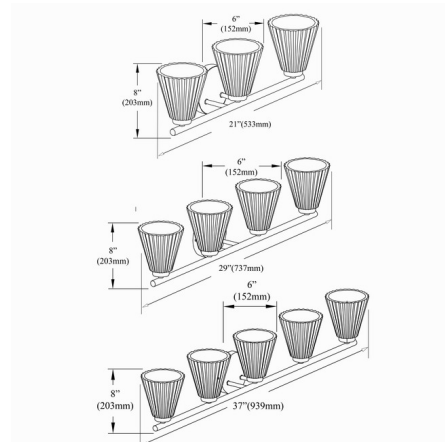

Description

Crafted from durable metal and glass, the Vienna Cone Bathroom Vanity Light brings an elegant, transitional style to any space. The clear ribbed glass offers a stunning light effect, perfect for setting a comforting mood in your bathroom or spa. This vanity piece seamlessly blends functionality and aesthetic appeal, elevating your home decor with its stylish design. Can be mounted with shades facing up or down.

Shown in aged brass / clear

Specifications

COLOR	Clear
BODY FINISH	Aged Brass
WATTAGE	27W
DIMMER	Standard 120V
DIMENSIONS	21"W x 8"H x 6"D
BULB NOT INCLUDED	3 x B10/Candelabra (E12)/9W/120V LED
OTHER BULB OPTIONS	3 x G16.5/Candelabra (E12)/120V LED 3 x T8/Candelabra (E12)/120V LED
COUNTRY OF ORIGIN	China