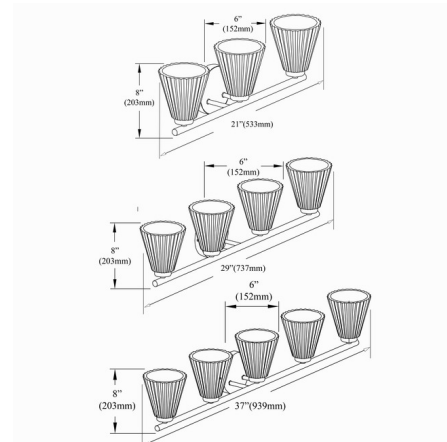

Description

Crafted from durable metal and glass, the Vienna Cone Bathroom Vanity Light brings an elegant, transitional style to any space. The clear ribbed glass offers a stunning light effect, perfect for setting a comforting mood in your bathroom or spa. This vanity piece seamlessly blends functionality and aesthetic appeal, elevating your home decor with its stylish design. Can be mounted with shades facing up or down.

Shown in aged brass / clear

Specifications

COLOR	Clear
BODY FINISH	Aged Brass
WATTAGE	27W
DIMMER	Standard 120V
DIMENSIONS	21"W x 8"H x 6"D
BULB NOT INCLUDED	3 x B10/Candelabra (E12)/9W/120V LED
OTHER BULB OPTIONS	3 x G16.5/Candelabra (E12)/120V LED 3 x T8/Candelabra (E12)/120V LED
COUNTRY OF ORIGIN	China