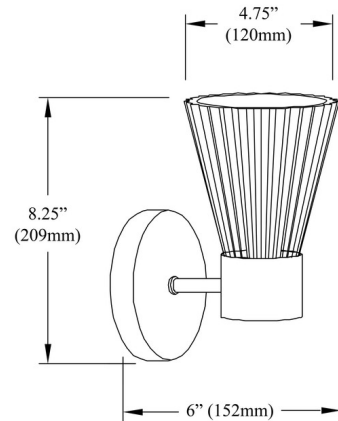

Shown in aged brass / clear

Specifications

COLOR	Clear
BODY FINISH	Aged Brass
WATTAGE	9W
DIMMER	Standard 120V
DIMENSIONS	6"W x 8.25"H
BULB NOT INCLUDED	1 x B10/Candelabra (E12)/9W/120V LED
OTHER BULB OPTIONS	1 x G16.5/Candelabra (E12)/120V LED 1 x T8/Candelabra (E12)/120V LED
COUNTRY OF ORIGIN	China