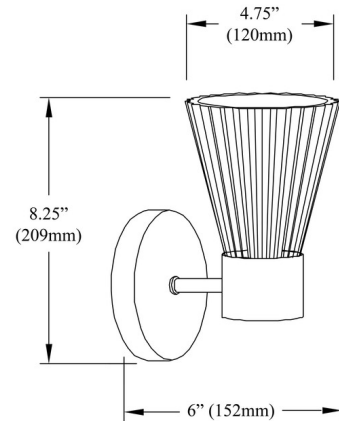

CLICK TO VIEW PRODUCT

Notes: