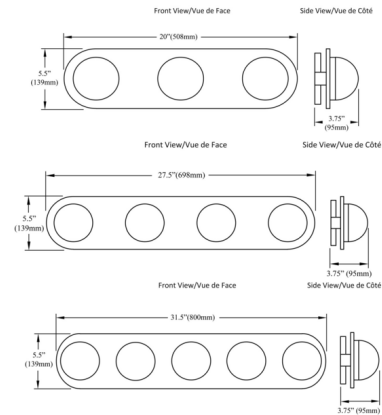

Shown in aged brass / clear / frost