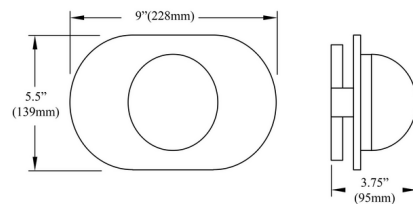

Front View/Vue de Face

Side View/Vue de Côté

CLICK TO VIEW PRODUCT

Notes: