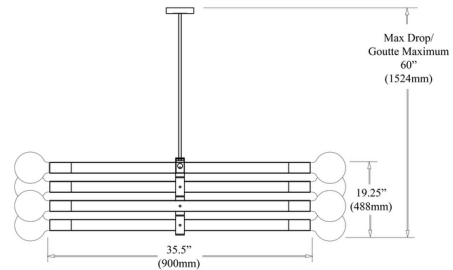

Shown in aged brass

Specifications

COLOR	N/A
BODY FINISH	Aged Brass
WATTAGE	72W
DIMMER	Standard 120V
DIMENSIONS	36"W x 19.25"H
BULB NOT INCLUDED	8 x G25/Medium (E26)/9W/120V LED
COUNTRY OF ORIGIN	China

Technical Information

PRODUCT DIMENSIONS Rods Included: (1) 8", (1) 11", and (1) 20" stems

CLICK TO VIEW PRODUCT

Notes: