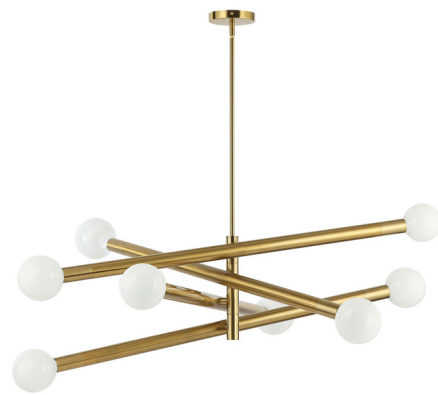

Lightology

lightology.com
866-954-4489
04-25-26

Project: _____

Company: _____

Location: _____ Fixture Type: _____

SPEC #: **DAI1353151**

Approved On: _____ Approved By: _____

Wand Globe Chandelier

By Dainolite

Description

Our Wand Globe Chandelier is the perfect addition to several spaces in your home, ideally suiting the foyer or hall, as well as the kitchen or dining area. Its linear shape and metal construction offer a sleek, contemporary edge that complements the modern design style. The pendant's adaptable height and compatibility with sloped ceilings allow for versatility in installation and styling, providing a chic and stylish touch to your living space.

Shown in aged brass

Specifications

COLOR	N/A
BODY FINISH	Aged Brass
WATTAGE	72W
DIMMER	Standard 120V
DIMENSIONS	36"W x 19.25"H
BULB NOT INCLUDED	8 x G25/Medium (E26)/9W/120V LED
COUNTRY OF ORIGIN	China

Technical Information

PRODUCT DIMENSIONS Rods Included: (1) 8", (1) 11", and (1) 20" stems

CLICK TO VIEW PRODUCT

Notes: