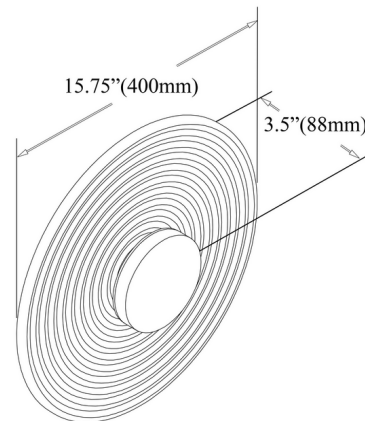

CLICK TO VIEW PRODUCT

Notes: