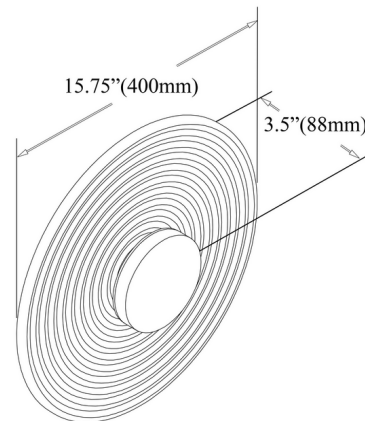

### Specifications

COLOR	Clear
BODY FINISH	Aged Brass
WATTAGE	12W
DIMMER	Low Voltage Electronic
DIMENSIONS	15.75"W x 15.75"H x 3.5"D
INTEGRATED LED MODULE	1 x LED/12W/120V LED
COUNTRY OF ORIGIN	China