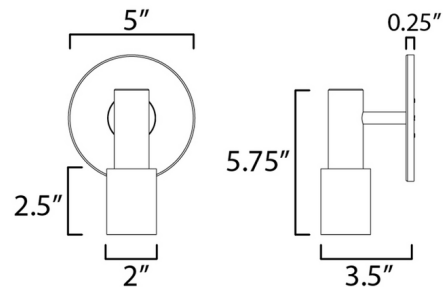

CLICK TO VIEW PRODUCT

Notes: