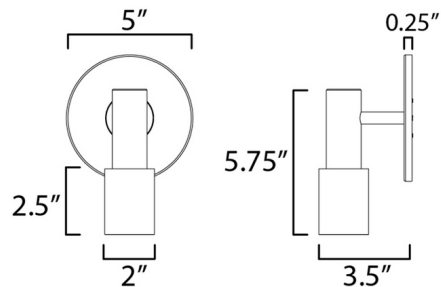

CLICK TO VIEW PRODUCT

Notes: