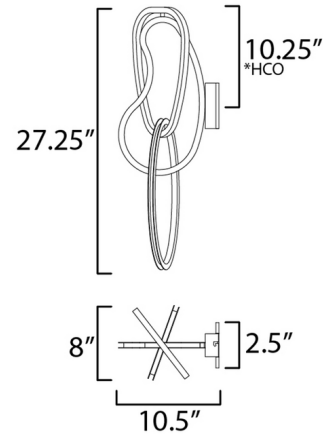

Shown in black chrome