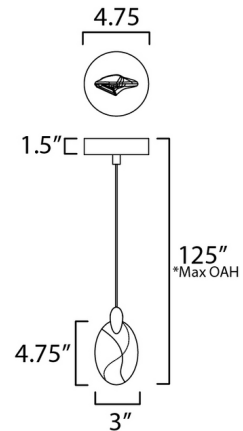

Shown in black / gold / crystal