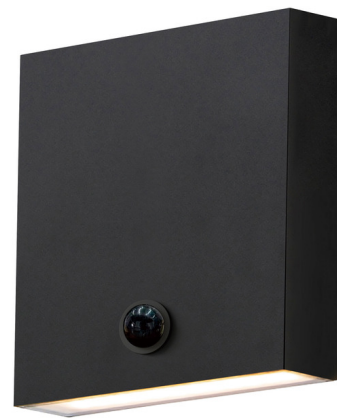

## Brik Outdoor Wall Sconce with Motion Sensor/Photocell

By Et2

### Description

The Brik Outdoor Wall Sconce is not only attractive but offers robust features. As a low profile LED down wall sconce, it provides ample illumination that complies with ADA regulations and features a motion sensor/photocell. Fitted with a 120-277V range voltage input driver, the sconce can be used in interior and exterior spaces whether residential or commercial applications call for it. Dimmable via Triac or electronic low voltage (ELV) dimming at 120V.

### Specifications

COLOR	N/A
BODY FINISH	Black
WATTAGE	14W
DIMMER	Low Voltage Electronic
DIMENSIONS	6.25"W x 6.25"H x 2"D
INTEGRATED LED MODULE	2 x LED/7W/120-277V LED

### Technical Information

LAMP LIFE	25000 hours
COLOR RENDERING	90 CRI
LAMP COLOR	3000K
LUMENS/WATT	171.43
LUMINOUS FLUX	1200 lumens

Shown in black

CLICK TO VIEW PRODUCT

Notes: