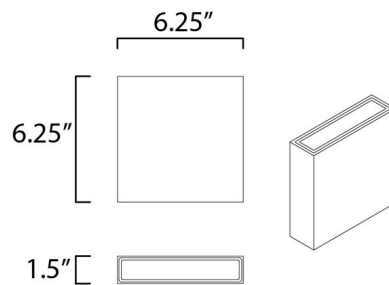

CLICK TO VIEW PRODUCT

Notes: