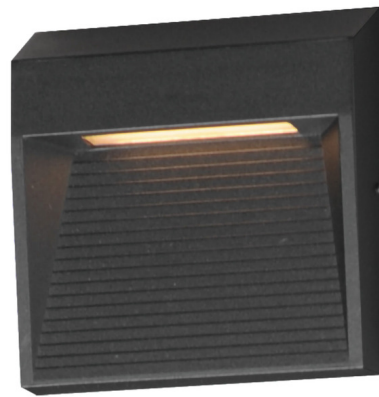

Lightology

lightology.com
866-954-4489
04-24-26

Project: _____

Company: _____

Location: _____ Fixture Type: _____

SPEC #: **ET21353246**

Approved On: _____ Approved By: _____

Steppes Outdoor Wall Light

By Et2

Description

A slim profile extends from the wall with sharply angled facets in the Steppes Outdoor Wall Light. Its scale allows it to function both as a step light and as a subtle LED outdoor wall sconce. Concealed within the top housing is an integrated LED light that casts light downward on a series of ridges capturing various intensities of light.

Shown in black

Specifications

COLOR N/A
BODY FINISH Black
WATTAGE 10W
DIMMER Low Voltage Electronic
DIMENSIONS 4.75"W x 4.75"H x 1"D
INTEGRATED LED MODULE 1 x LED/10W/120V LED

Technical Information

LAMP LIFE 25000 hours
COLOR RENDERING 90 CRI
LAMP COLOR 3000K
LUMENS/WATT 45.00
LUMINOUS FLUX 450 lumens