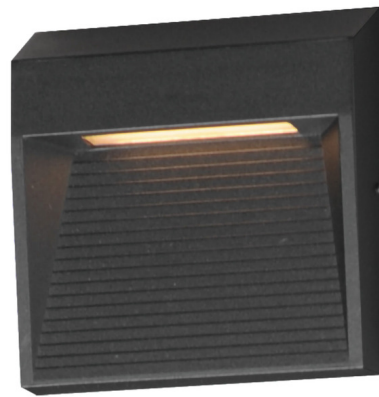

## Steppes Outdoor Wall Light

By Et2

### Description

A slim profile extends from the wall with sharply angled facets in the Steppes Outdoor Wall Light. Its scale allows it to function both as a step light and as a subtle LED outdoor wall sconce. Concealed within the top housing is an integrated LED light that casts light downward on a series of ridges capturing various intensities of light.

### Specifications

COLOR	N/A
BODY FINISH	Black
WATTAGE	10W
DIMMER	Low Voltage Electronic
DIMENSIONS	4.75"W x 4.75"H x 1"D
INTEGRATED LED MODULE	1 x LED/10W/120V LED

### Technical Information

LAMP LIFE	25000 hours
COLOR RENDERING	90 CRI
LAMP COLOR	3000K
LUMENS/WATT	45.00
LUMINOUS FLUX	450 lumens

CLICK TO VIEW PRODUCT

Notes: