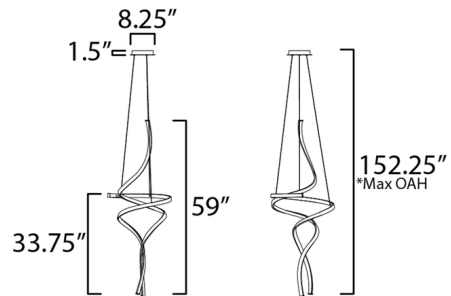

CLICK TO VIEW PRODUCT

Notes: