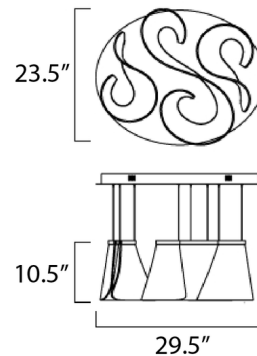

CLICK TO VIEW PRODUCT

Notes: