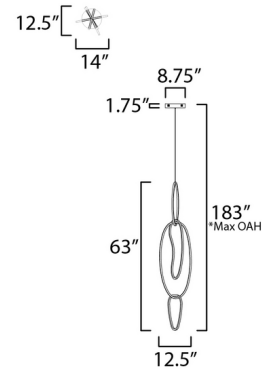

Specifications

COLOR	N/A
BODY FINISH	Black Chrome
WATTAGE	240W
DIMMER	Low Voltage Electronic
DIMENSIONS	12.5"W x 63"H
INTEGRATED LED MODULE	4 x LED/60W/120-277V LED

Technical Information

LAMP LIFE	20000 hours
COLOR RENDERING	90 CRI
LAMP COLOR	3000K
LUMENS/WATT	45.00
LUMINOUS FLUX	2700 lumens

Shown in black chrome

*max overall height

CLICK TO VIEW PRODUCT

Notes: