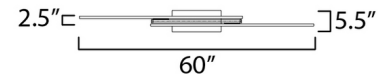

Shown in black