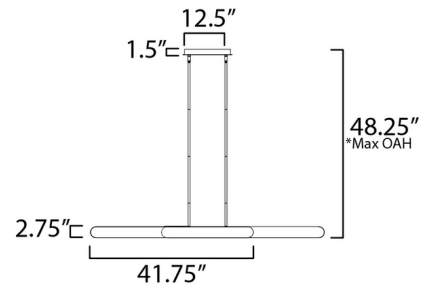

Shown in black