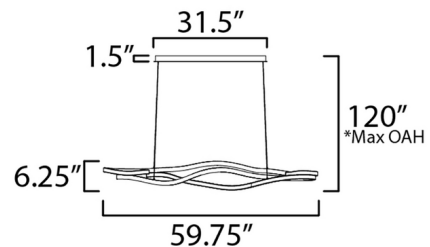

Specifications

COLOR	N/A
BODY FINISH	Black
WATTAGE	80W
DIMMER	Low Voltage Electronic
DIMENSIONS	59.75"L x 13.75"W x 6.25"H
INTEGRATED LED MODULE	2 x LED/40W/120-277V LED

Technical Information

LAMP LIFE	50000 hours
COLOR RENDERING	90 CRI
LAMP COLOR	3000K
LUMENS/WATT	137.50
LUMINOUS FLUX	5500 lumens

Shown in black

CLICK TO VIEW PRODUCT

Notes: