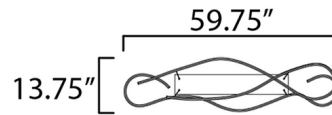

CLICK TO VIEW PRODUCT

Notes: