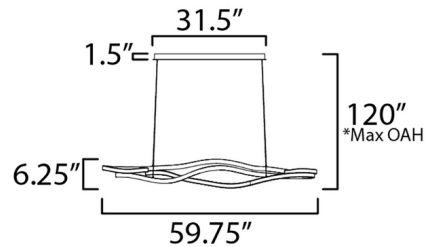

### Specifications

COLOR	N/A
BODY FINISH	Black
WATTAGE	80W
DIMMER	Low Voltage Electronic
DIMENSIONS	59.75"L x 13.75"W x 6.25"H
INTEGRATED LED MODULE	2 x LED/40W/120-277V LED

### Technical Information

LAMP LIFE	50000 hours
COLOR RENDERING	.90 CRI
LAMP COLOR	.3000K
LUMENS/WATT	.137.50
LUMINOUS FLUX	5500 lumens

Shown in black

CLICK TO VIEW PRODUCT

Notes: