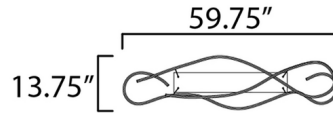

### Specifications

COLOR	N/A
BODY FINISH	Black
WATTAGE	80W
DIMMER	Low Voltage Electronic
DIMENSIONS	59.75"L x 13.75"W x 6.25"H
INTEGRATED LED MODULE	2 x LED/40W/120-277V LED

### Technical Information

LAMP LIFE	50000 hours
COLOR RENDERING	.90 CRI
LAMP COLOR	.3000K
LUMENS/WATT	.137.50
LUMINOUS FLUX	5500 lumens

Shown in black

CLICK TO VIEW PRODUCT

Notes: