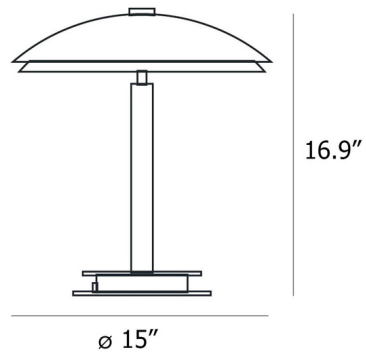

### Description

Originally designed in 1954, the Bis / Tris Table Lamp features a timeless silhouette that is perfect for a refined home environment. The sleek brass stem supports a pair of glass dome shades which direct light downward onto the surface. On/off switch located on cord.

### Specifications

COLOR . . . . . Chrome  
BODY FINISH . . . . . White  
WATTAGE . . . . . 22.8W  
DIMMER . . . . . N/A  
DIMENSIONS . . . . . 15"W x 16.9"H  
BULB NOT INCLUDED . . . . . 4 x B10/Candelabra (E12)/5.7W/120V LED  
OTHER BULB OPTIONS . . . . . 4 x B10/Candelabra (E12)/30W/120V Incandescent  
COUNTRY OF ORIGIN . . . . . Italy