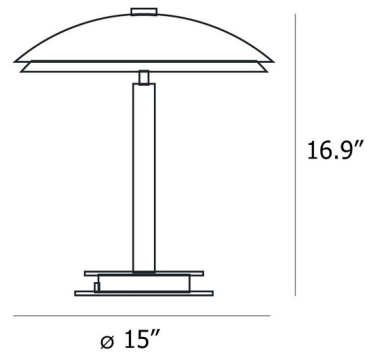

By Fontana Arte

Description

Originally designed in 1954, the Bis / Tris Table Lamp features a timeless silhouette that is perfect for a refined home environment. The sleek brass stem supports a pair of glass dome shades which direct light downward onto the surface. On/off switch located on cord.

Shown in white / chrome

Specifications

COLOR	Chrome
BODY FINISH	White
WATTAGE	22.8W
DIMMER	N/A
DIMENSIONS	15"W x 16.9"H
BULB NOT INCLUDED	4 x B10/Candelabra (E12)/5.7W/120V LED
OTHER BULB OPTIONS	4 x B10/Candelabra (E12)/30W/120V Incandescent
COUNTRY OF ORIGIN	Italy