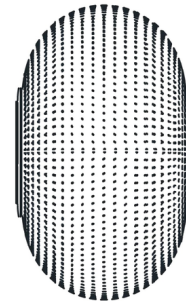

By Fontana Arte

Description

The Bianca Wall / Ceiling Light brings a clean decorative look to your interior space. The diffuser features an orderly series of shallow, delicate grooves etched into the glass, yielding an effect resembling small footprints on fresh snow. May be installed on wall or ceiling.

Specifications

COLOR White
BODY FINISH White
WATTAGE 21W
DIMMER Standard 120V
DIMENSIONS 19.7"W x 19.7"H x 13.8"D
BULB NOT INCLUDED 1 x A19/Medium (E26)/21W/120V LED
OTHER BULB OPTIONS 1 x A19/Medium (E26)/116W/120V Incandescent
COUNTRY OF ORIGIN Italy

Shown in white / white

ø 19.7"

13.8"

CLICK TO VIEW PRODUCT

Notes: