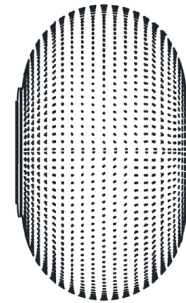

By Fontana Arte

Description

The Bianca Wall / Ceiling Light brings a clean decorative look to your interior space. The diffuser features an orderly series of shallow, delicate grooves etched into the glass, yielding an effect resembling small footprints on fresh snow. May be installed on wall or ceiling.

Specifications

COLOR White
BODY FINISH White
WATTAGE 21W
DIMMER Standard 120V
DIMENSIONS 19.7"W x 19.7"H x 13.8"D
BULB NOT INCLUDED 1 x A19/Medium (E26)/21W/120V LED
OTHER BULB OPTIONS 1 x A19/Medium (E26)/116W/120V Incandescent
COUNTRY OF ORIGIN Italy

Shown in white / white

ø 19.7"

13.8"

CLICK TO VIEW PRODUCT

Notes: