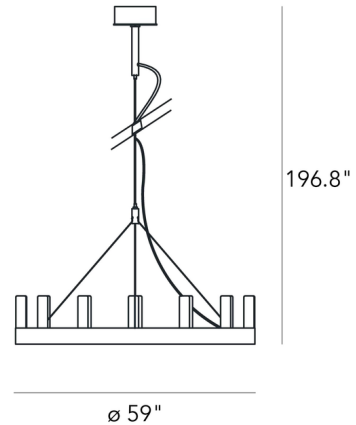

Lightology

lightology.com
866-954-4489
04-21-26

Project: _____

Company: _____

Location: _____ Fixture Type: _____

SPEC #: **FON1353339**

Approved On: _____ Approved By: _____

Chandelier Suspension By Fontana Arte

Shown in matte gold / white glass

Specifications

| | |
|--------------------|--|
| COLOR | White Glass |
| BODY FINISH | Matte Gold |
| WATTAGE | 950W |
| DIMMER | Standard 120V |
| DIMENSIONS | 59"W x 196.8"H |
| BULB NOT INCLUDED | 19 x T4/Minican (E11)/50W/120V Halogen |
| OTHER BULB OPTIONS | 19 x T4/Minican (E11)/120V LED |
| COUNTRY OF ORIGIN | Italy |