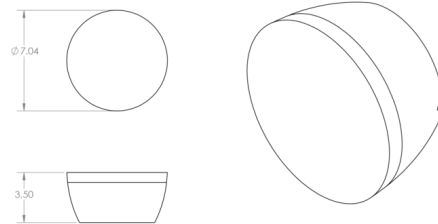

### Description

The Berm Wall Sconce features a round, tapered body capped with a frosted acrylic lens. The luminous glow from the integrated LED light source highlights the natural beauty of the wood grain. May be mounted on wall or ceiling.

### Specifications

COLOR . . . . . Frosted  
BODY FINISH . . . . . White Oak  
WATTAGE . . . . . 10W  
DIMMER . . . . . Standard 120V  
DIMENSIONS . . . . . 7.04"W x 7.04"H x 3.5"D  
INTEGRATED LED MODULE . . . . . 1 x LED/10W/120V LED