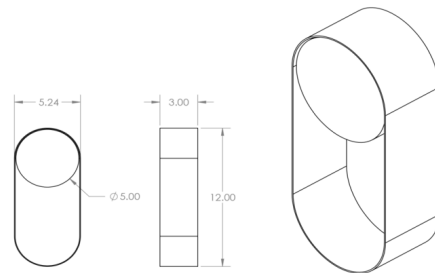

By hollis+morris

Description

The Oyster Wall Sconce features a frosted acrylic diffuser nestled into its oblong metal frame like a pearl within a shell. The integrated LED light source casts a soft glow within the frame. Available with Frosted smooth or Patterned, frosted acrylic diffuser. Dimmable with TRIAC, ELV, or 0-10V dimmers.

Shown in black / frosted

Specifications

COLOR Frosted
BODY FINISH Black
WATTAGE 8W
DIMMER Standard 120V
DIMENSIONS 5.24"W x 12"H x 3"D
INTEGRATED LED MODULE 1 x LED/8W/120V LED

Technical Information

LAMP COLOR 3000K
LUMENS/WATT 100.00
LUMINOUS FLUX 800 lumens