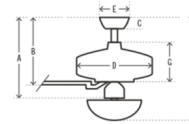

### Specifications

COLOR	Light Gray Oak
BODY FINISH	Brushed Nickel
WATTAGE	13.5W
DIMMER	Included
DIMENSIONS	52"W x 19.1"H
BULB	3 x A15/Medium (E26)/4.5W/120V LED

### Technical Information

LAMP LIFE	15000 hours
COLOR RENDERING	80 CRI
LAMP COLOR	3000K
LUMENS/WATT	313.33
LUMINOUS FLUX	1410 lumens

Shown in brushed nickel / light gray oak

- A
- B 10.54 in (Angled 43.54 in)
- C 2.75 in
- D 9.37 in
- E 6.5 in
- F 19.1 in (Angled 52.1 in)
- G 6.39 in

Standard:	Angled:
A: 10.54 B: 19.10	A: 43.54 B: 52.10

CLICK TO VIEW PRODUCT

Notes: