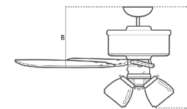

### Specifications

COLOR	Light Gray Oak
BODY FINISH	Brushed Nickel
WATTAGE	13.5W
DIMMER	Included
DIMENSIONS	52"W x 19.1"H
BULB	3 x A15/Medium (E26)/4.5W/120V LED

### Technical Information

LAMP LIFE	15000 hours
COLOR RENDERING	80 CRI
LAMP COLOR	3000K
LUMENS/WATT	313.33
LUMINOUS FLUX	1410 lumens

Shown in brushed nickel / light gray oak

- A
- B 10.54 in (Angled 43.54 in)
- C 2.75 in
- D 9.37 in
- E 6.5 in
- F 19.1 in (Angled 52.1 in)
- G 6.39 in

Standard:	Angled:
A: 10.54 B: 19.10	A: 43.54 B: 52.10

CLICK TO VIEW PRODUCT

Notes: