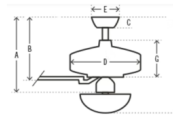

Shown in brushed nickel / clear

A 17.17 in (Low 17.17 in Angled 51.17 in)
B 9.47 in (Low 9.47 in Angled 43.47 in)
C 2.76 in
D 8.3 in
E 6.5 in
F 17.17 in (Low 17.17 in Angled 51.17 in)
G 6.05 in