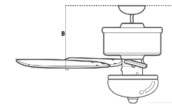

CLICK TO VIEW PRODUCT

Notes: