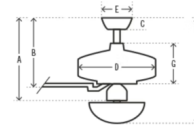

Shown in fresh white / fresh white / natural wood / white

A 18.41 in (Low 18.41 in Angled 51.41 in)
B 11.11 in (Low 11.11 in Angled 44.11 in)
C 2.8 in
D 12.75 in
E 6.49 in
F 18.41 in (Low 18.41 in Angled 51.41 in)
G 4.5 in