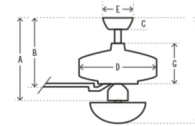

Shown in fresh white / fresh white / natural wood / white

A 18.41 in (Low 18.41 in Angled 51.41 in)
B 11.11 in (Low 11.11 in Angled 44.11 in)
C 2.8 in
D 12.75 in
E 6.49 in
F 18.41 in (Low 18.41 in Angled 51.41 in)
G 4.5 in