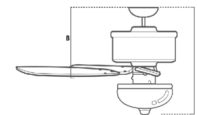

CLICK TO VIEW PRODUCT

Notes: