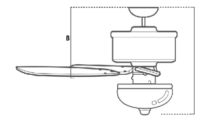

CLICK TO VIEW PRODUCT

Notes: