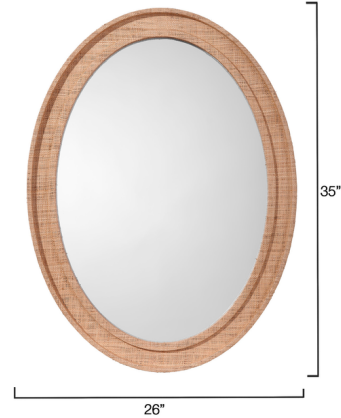

Lightology

lightology.com
866-954-4489
04-18-26

Project: _____

Company: _____

Location: _____ Fixture Type: _____

SPEC #: **JYC1353403**

Approved On: _____ Approved By: _____

Valley Mirror

By Jamie Young Company

Description

The Valley mirror uses natural textures to add a lovely touch of warmth to a home. With a frame of tightly woven natural raffia, the mirror has a softness perfect for a bedroom or entryway. Choose indigo blue for a bright pop of color or natural raffia for a soothing neutral. Masterfully crafted, this mirror is sure to last for years to come.

Shown in natural

Specifications

COLOR	N/A
BODY FINISH	Natural
WATTAGE	N/A
DIMMER	N/A
DIMENSIONS	26"W x 35"H x 1.5"D
BULB	N/A
COUNTRY OF ORIGIN	China

CLICK TO VIEW PRODUCT

Notes: