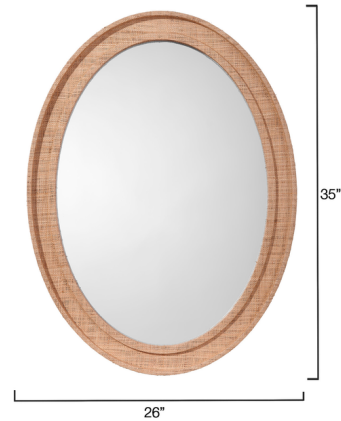

Lightology

lightology.com
866-954-4489
06-04-26

Project: _____

Company: _____

Location: _____ Fixture Type: _____

SPEC #: **JYC1353403**

Approved On: _____ Approved By: _____

Valley Mirror

By Jamie Young Company

Description

The Valley mirror uses natural textures to add a lovely touch of warmth to a home. With a frame of tightly woven natural raffia, the mirror has a softness perfect for a bedroom or entryway. Choose indigo blue for a bright pop of color or natural raffia for a soothing neutral. Masterfully crafted, this mirror is sure to last for years to come.

Shown in natural

Specifications

COLOR	N/A
BODY FINISH	Natural
WATTAGE	N/A
DIMMER	N/A
DIMENSIONS	26"W x 35"H x 1.5"D
BULB	N/A
COUNTRY OF ORIGIN	China

CLICK TO VIEW PRODUCT

Notes: