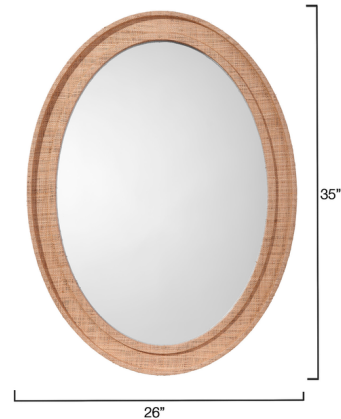

Lightology

lightology.com
866-954-4489
06-04-26

Project: _____

Company: _____

Location: _____ Fixture Type: _____

SPEC #: **JYC1353403**

Approved On: _____ Approved By: _____

Valley Mirror

By Jamie Young Company

Description

The Valley mirror uses natural textures to add a lovely touch of warmth to a home. With a frame of tightly woven natural raffia, the mirror has a softness perfect for a bedroom or entryway. Choose indigo blue for a bright pop of color or natural raffia for a soothing neutral. Masterfully crafted, this mirror is sure to last for years to come.

Shown in natural

Specifications

COLOR	N/A
BODY FINISH	Natural
WATTAGE	N/A
DIMMER	N/A
DIMENSIONS	26"W x 35"H x 1.5"D
BULB	N/A
COUNTRY OF ORIGIN	China

CLICK TO VIEW PRODUCT

Notes: