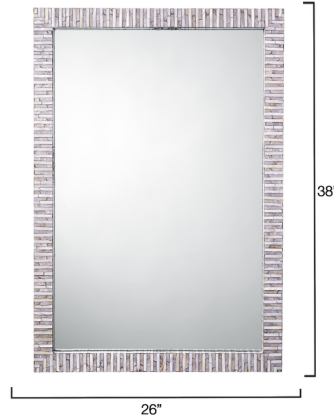

Specifications

COLOR	N/A
BODY FINISH	Grey
WATTAGE	N/A
DIMMER	N/A
DIMENSIONS	38"W x 26"H x 1.5"D
BULB	N/A
COUNTRY OF ORIGIN	Viet Nam

CLICK TO VIEW PRODUCT

Notes: