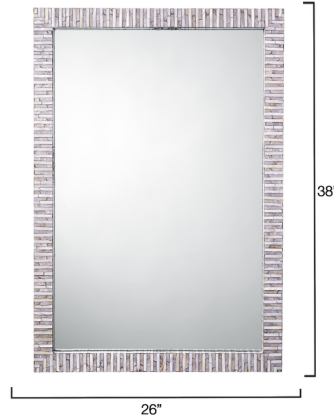

## Marmot Mirror

By Jamie Young Company

### Description

The Beverly Arch mirror is a truly stunning work of art, perfect for hanging in an entryway or powder room. Framed with iridescent mother of pearl, this eye catching mirror is at once opulent and simple. To create the gray and white mosaic, artisans place each strip of pearl, covering the frame in a glimmering pattern. This beautiful design will add character and elegance wherever it is displayed.

Shown in grey

### Specifications

COLOR	N/A
BODY FINISH	Grey
WATTAGE	N/A
DIMMER	N/A
DIMENSIONS	38"W x 26"H x 1.5"D
BULB	N/A
COUNTRY OF ORIGIN	Viet Nam

CLICK TO VIEW PRODUCT

Notes: