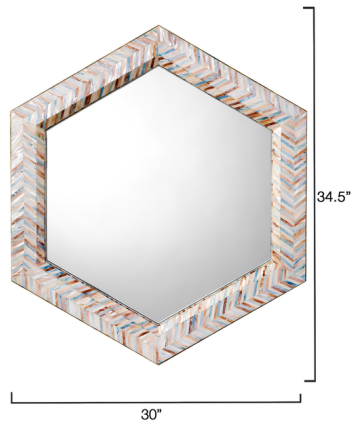

Lightology

lightology.com
866-954-4489
07-07-26

Project: _____

Company: _____

Location: _____ Fixture Type: _____

SPEC #: **JYC1353406**

Approved On: _____ Approved By: _____

Academy Mirror

By Jamie Young Company

Description

The Academy mirror is a truly stunning work of art, perfect for hanging in an entryway or powder room. Framed with iridescent mother of pearl, this eye catching mirror is at once opulent and simple. To create the mosaic pattern in blue, white and red, artisans place each multi-tonal strip of pearl, covering the frame. This beautiful design will add character and elegance wherever it is displayed.

Shown in multicolor

Specifications

COLOR	N/A
BODY FINISH	Multicolor
WATTAGE	N/A
DIMMER	N/A
DIMENSIONS	30"W x 30"H x 1.5"D
BULB	N/A
COUNTRY OF ORIGIN	Viet Nam

CLICK TO VIEW PRODUCT

Notes: