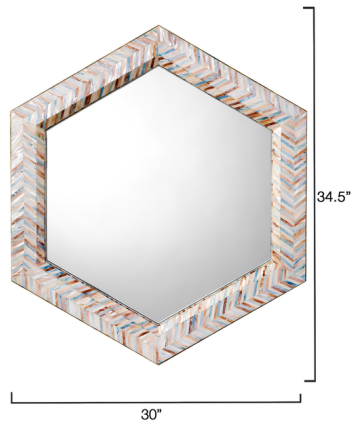

Lightology

lightology.com
866-954-4489
04-21-26

Project: _____

Company: _____

Location: _____ Fixture Type: _____

SPEC #: **JYC1353406**

Approved On: _____ Approved By: _____

Academy Mirror

By Jamie Young Company

Description

The Academy mirror is a truly stunning work of art, perfect for hanging in an entryway or powder room. Framed with iridescent mother of pearl, this eye catching mirror is at once opulent and simple. To create the mosaic pattern in blue, white and red, artisans place each multi-tonal strip of pearl, covering the frame. This beautiful design will add character and elegance wherever it is displayed.

Shown in multicolor

Specifications

COLOR	N/A
BODY FINISH	Multicolor
WATTAGE	N/A
DIMMER	N/A
DIMENSIONS	30"W x 30"H x 1.5"D
BULB	N/A
COUNTRY OF ORIGIN	Viet Nam

CLICK TO VIEW PRODUCT

Notes: