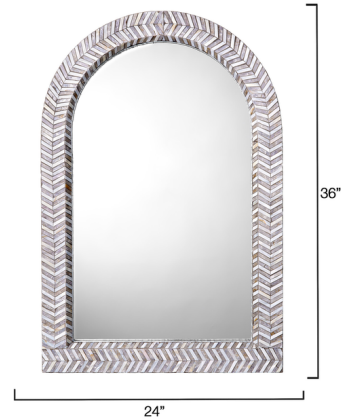

Lightology

lightology.com
866-954-4489
04-18-26

Project: _____

Company: _____

Location: _____ Fixture Type: _____

SPEC #: **JYC1353407**

Approved On: _____ Approved By: _____

Beverly Mirror

By Jamie Young Company

Description

The Beverly Arch mirror is a truly stunning work of art, perfect for hanging in an entryway or powder room. Framed with iridescent gray and white mother of pearl, this eye catching mirror is at once opulent and simple. To create the mosaic pattern, artisans place each strip of pearl, covering the frame. This beautiful design will add character and elegance wherever it is displayed.

Shown in gray

Specifications

COLOR	Gray
BODY FINISH	N/A
WATTAGE	N/A
DIMMER	N/A
DIMENSIONS	24"W x 36"H x 1.5"D
BULB	N/A
COUNTRY OF ORIGIN	Viet Nam

CLICK TO VIEW PRODUCT

Notes: