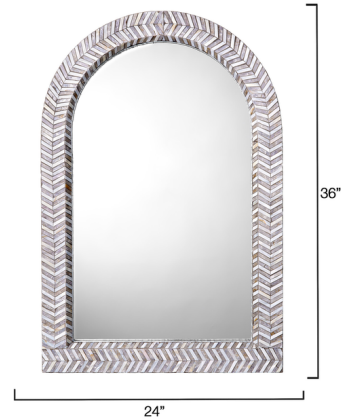

Lightology

lightology.com
866-954-4489
06-04-26

Project: _____

Company: _____

Location: _____ Fixture Type: _____

SPEC #: **JYC1353407**

Approved On: _____ Approved By: _____

Beverly Mirror

By Jamie Young Company

Description

The Beverly Arch mirror is a truly stunning work of art, perfect for hanging in an entryway or powder room. Framed with iridescent gray and white mother of pearl, this eye catching mirror is at once opulent and simple. To create the mosaic pattern, artisans place each strip of pearl, covering the frame. This beautiful design will add character and elegance wherever it is displayed.

Shown in gray

Specifications

COLOR	Gray
BODY FINISH	N/A
WATTAGE	N/A
DIMMER	N/A
DIMENSIONS	24"W x 36"H x 1.5"D
BULB	N/A
COUNTRY OF ORIGIN	Viet Nam

CLICK TO VIEW PRODUCT

Notes: