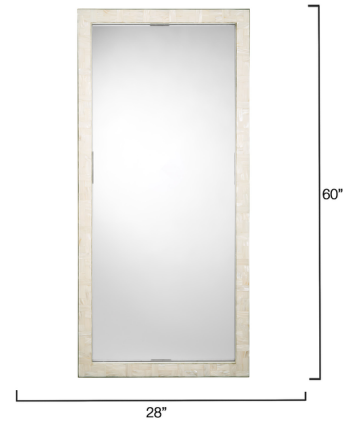

## Monroe Floor Mirror By Jamie Young Company

### Description

Framed with mother of pearl, the Monroe floor mirror makes a beautiful addition to a gallery wall, entry, or powder room. Iridescent strips of pearl are expertly placed in a surrounding mosaic, creating a stunning and one of kind piece of art.

### Specifications

COLOR	N/A
BODY FINISH	Natural
WATTAGE	N/A
DIMMER	N/A
DIMENSIONS	28"W x 60"H x 1.5"D
BULB	N/A
COUNTRY OF ORIGIN	Viet Nam

CLICK TO VIEW PRODUCT

Notes: