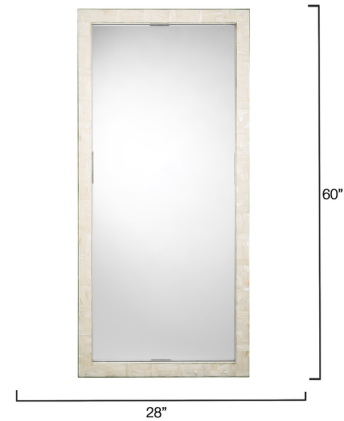

Lightology

lightology.com
866-954-4489
06-04-26

Project: _____

Company: _____

Location: _____ Fixture Type: _____

SPEC #: **JYC1353408**

Approved On: _____ Approved By: _____

Monroe Floor Mirror By Jamie Young Company

Description

Framed with mother of pearl, the Monroe floor mirror makes a beautiful addition to a gallery wall, entry, or powder room. Iridescent strips of pearl are expertly placed in a surrounding mosaic, creating a stunning and one of kind piece of art.

Shown in natural

Specifications

| | |
|-------------------|---------------------|
| COLOR | N/A |
| BODY FINISH | Natural |
| WATTAGE | N/A |
| DIMMER | N/A |
| DIMENSIONS | 28"W x 60"H x 1.5"D |
| BULB | N/A |
| COUNTRY OF ORIGIN | Viet Nam |