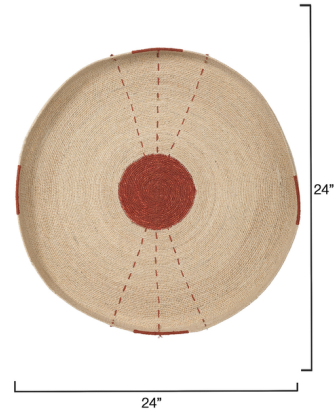

By Jamie Young Company

Description

Hand-crafted of woven seagrass, the Sundial wall art celebrates nature and the gentle passage of time. The concentric rings are reminiscent of those found in old growth trees, promoting feelings of peace and calm. With a large scale of two feet in diameter, these are especially impactful when displayed in series.

Shown in rust

Specifications

COLOR	N/A
BODY FINISH	Rust
WATTAGE	N/A
DIMMER	N/A
DIMENSIONS	24"W x 24"H x 2"D
BULB	N/A
COUNTRY OF ORIGIN	India

CLICK TO VIEW PRODUCT

Notes: