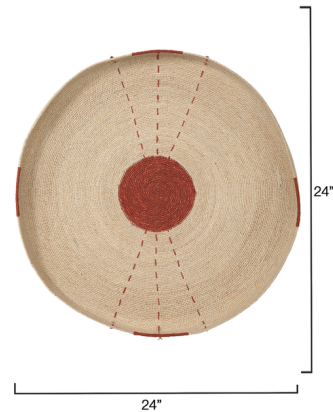

By Jamie Young Company

Description

Hand-crafted of woven seagrass, the Sundial wall art celebrates nature and the gentle passage of time. The concentric rings are reminiscent of those found in old growth trees, promoting feelings of peace and calm. With a large scale of two feet in diameter, these are especially impactful when displayed in series.

Shown in rust

Specifications

COLOR	N/A
BODY FINISH	Rust
WATTAGE	N/A
DIMMER	N/A
DIMENSIONS	24"W x 24"H x 2"D
BULB	N/A
COUNTRY OF ORIGIN	India

CLICK TO VIEW PRODUCT

Notes: