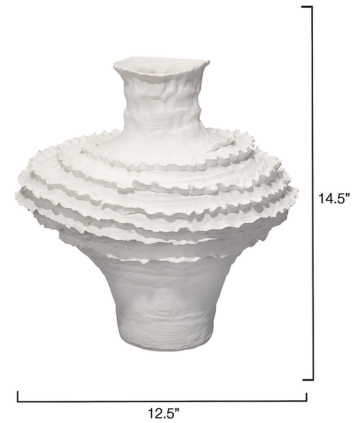

## Ruffle Vase

By Jamie Young Company

### Description

The evocative Ruffle vase invokes a feminine softness with delicate, curving lines. The watertight vessel is hand-crafted of matte white ceramic and can be filled with your favorite stems. Recalling shapes like ruffled petticoats or freshly whipped cream, this vase is sure to delight.

Shown in white

### Specifications

COLOR	N/A
BODY FINISH	White
WATTAGE	N/A
DIMMER	N/A
DIMENSIONS	12.5"W x 14.5"H x 9.75"D
BULB	N/A
COUNTRY OF ORIGIN	China

CLICK TO VIEW PRODUCT

Notes: