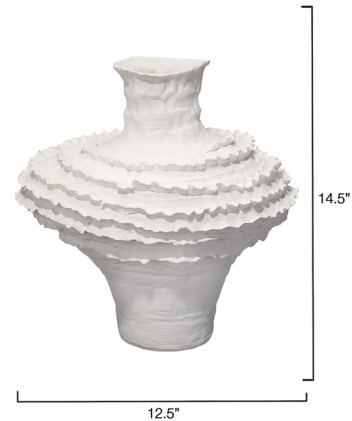

Lightology

lightology.com
866-954-4489
04-24-26

Project: _____

Company: _____

Location: _____ Fixture Type: _____

SPEC #: **JYC1353421**

Approved On: _____ Approved By: _____

Ruffle Vase

By Jamie Young Company

Description

The evocative Ruffle vase invokes a feminine softness with delicate, curving lines. The watertight vessel is hand-crafted of matte white ceramic and can be filled with your favorite stems. Recalling shapes like ruffled petticoats or freshly whipped cream, this vase is sure to delight.

Shown in white

Specifications

COLOR	N/A
BODY FINISH	White
WATTAGE	N/A
DIMMER	N/A
DIMENSIONS	12.5"W x 14.5"H x 9.75"D
BULB	N/A
COUNTRY OF ORIGIN	China

CLICK TO VIEW PRODUCT

Notes: