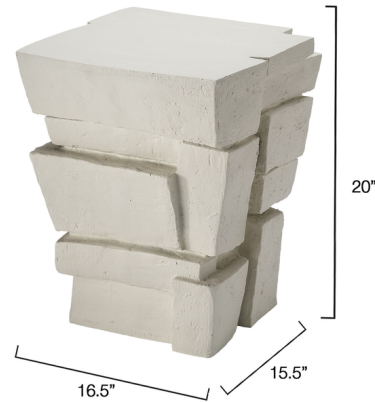

### Description

Inspired by prehistoric stone monuments scattered throughout Europe, the Brick side table is a stunning reinterpretation fit for any modern space. Artisans use white fiberglass, a durable, weather resistant material suitable for sculpting the blocky shape. The organic texture evokes the natural world, adding serenity to your decor. Suitable for outdoor use.

### Specifications

COLOR	N/A
BODY FINISH	White
WATTAGE	N/A
DIMMER	N/A
DIMENSIONS	16.5"W x 20"H x 15.5"D
BULB	N/A
COUNTRY OF ORIGIN	India

CLICK TO VIEW PRODUCT

Notes: