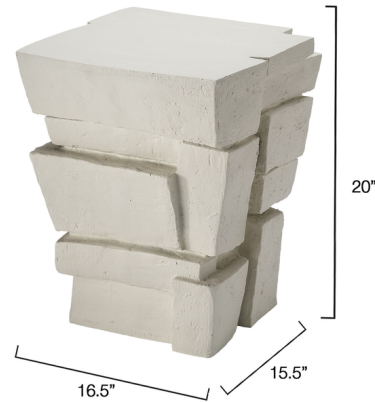

Shown in white

Specifications

COLOR	N/A
BODY FINISH	White
WATTAGE	N/A
DIMMER	N/A
DIMENSIONS	16.5"W x 20"H x 15.5"D
BULB	N/A
COUNTRY OF ORIGIN	India

CLICK TO VIEW PRODUCT

Notes: