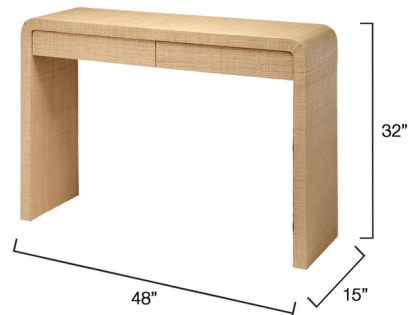

### Description

The Montecito console table is designed to be a fit for today's casual yet elegant homes. Classic Mid-century design and coastal charm meet in simple curved lines with natural textures. Wrapped in natural raffia, the slim lines conceal two handy storage drawers. Perfect for an entryway or behind a sofa.

### Specifications

COLOR	N/A
BODY FINISH	Natural
WATTAGE	N/A
DIMMER	N/A
DIMENSIONS	48"W x 32"H x 15"D
BULB	N/A
COUNTRY OF ORIGIN	India

Shown in natural

CLICK TO VIEW PRODUCT

Notes: