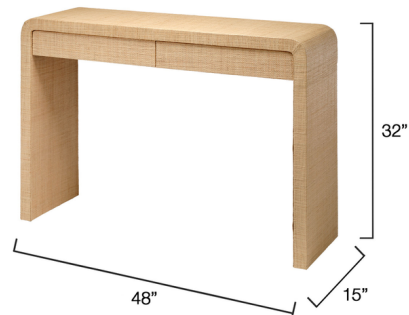

By Jamie Young Company

Description

The Montecito console table is designed to be a fit for today's casual yet elegant homes. Classic Mid-century design and coastal charm meet in simple curved lines with natural textures. Wrapped in natural raffia, the slim lines conceal two handy storage drawers. Perfect for an entryway or behind a sofa.

Specifications

COLOR	N/A
BODY FINISH	Natural
WATTAGE	N/A
DIMMER	N/A
DIMENSIONS	48"W x 32"H x 15"D
BULB	N/A
COUNTRY OF ORIGIN	India

Shown in natural

CLICK TO VIEW PRODUCT

Notes: