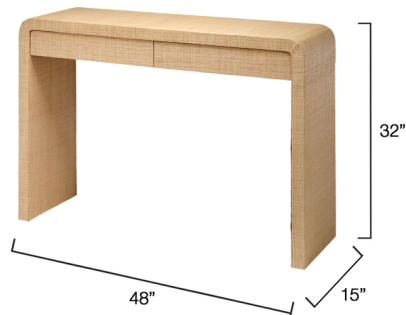

By Jamie Young Company

Description

The Montecito console table is designed to be a fit for today's casual yet elegant homes. Classic Mid-century design and coastal charm meet in simple curved lines with natural textures. Wrapped in natural raffia, the slim lines conceal two handy storage drawers. Perfect for an entryway or behind a sofa.

Shown in natural

Specifications

COLOR	N/A
BODY FINISH	Natural
WATTAGE	N/A
DIMMER	N/A
DIMENSIONS	48"W x 32"H x 15"D
BULB	N/A
COUNTRY OF ORIGIN	India

CLICK TO VIEW PRODUCT

Notes: