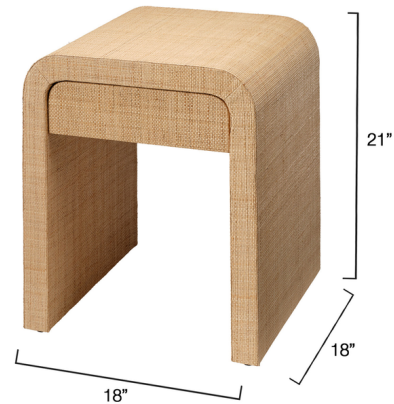

### Description

The Montecito side table is designed to be a fit for today's casual yet elegant homes. Classic Mid-century design and coastal charm meet in simple curved lines with natural textures. Wrapped in natural raffia, the slim lines conceal a handy storage drawer. Perfect in pairs as bedside options or next to an armchair.

### Specifications

COLOR	N/A
BODY FINISH	Natural
WATTAGE	N/A
DIMMER	N/A
DIMENSIONS	18"W x 21"H x 18"D
BULB	N/A
COUNTRY OF ORIGIN	India

CLICK TO VIEW PRODUCT

Notes: