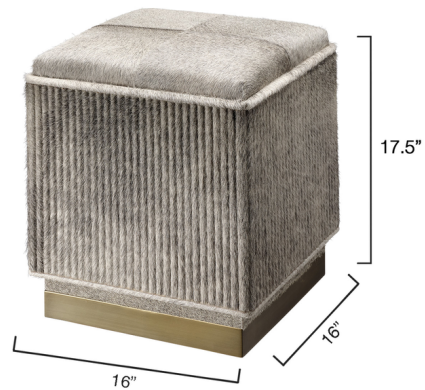

## Easton Ottoman

By Jamie Young Company

### Description

Upholstered in hair-on-hide, the Easton ottoman is an elegant interpretation of a classic footstool. The simple shape and formal lines highlight the opulent ribbed leather and the antique brass base. A softly cushioned top makes this a comfortable seat as well. Pair with an armchair in a den, or use two in a living room for extra seating.

Shown in brass / gray

### Specifications

COLOR	Gray
BODY FINISH	Brass
WATTAGE	N/A
DIMMER	N/A
DIMENSIONS	16"W x 17.5"H x 16"D
BULB	N/A
COUNTRY OF ORIGIN	India

CLICK TO VIEW PRODUCT

Notes: