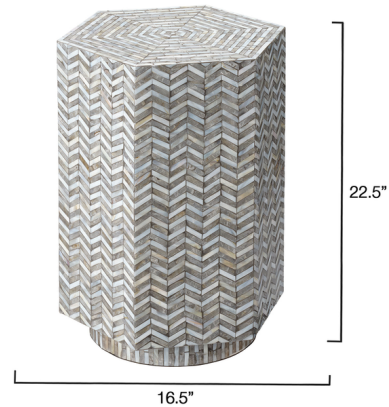

Lightology

lightology.com
866-954-4489
04-27-26

Project: _____

Company: _____

Location: _____ Fixture Type: _____

SPEC #: **JYC1353448**

Approved On: _____ Approved By: _____

Brando Side Table

By Jamie Young Company

Description

The Brando side table is a unique focal point for any living space. Overlaid with iridescent mother-of-pearl, the small, multi-tonal strips are carefully laid out to create the intricate mosaic the covers every surface. To highlight the opulent shimmer, the geometric patterns are kept deliberately simple.

Shown in gray

Specifications

COLOR	N/A
BODY FINISH	Gray
WATTAGE	N/A
DIMMER	N/A
DIMENSIONS	16.5"W x 22.5"H x 14.5"D
BULB	N/A
COUNTRY OF ORIGIN	Viet Nam

CLICK TO VIEW PRODUCT

Notes: