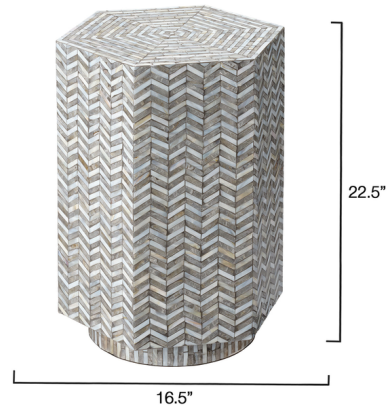

Lightology

lightology.com
866-954-4489
07-01-26

Project: _____

Company: _____

Location: _____ Fixture Type: _____

SPEC #: **JYC1353448**

Approved On: _____ Approved By: _____

Brando Side Table

By Jamie Young Company

Description

The Brando side table is a unique focal point for any living space. Overlaid with iridescent mother-of-pearl, the small, multi-tonal strips are carefully laid out to create the intricate mosaic the covers every surface. To highlight the opulent shimmer, the geometric patterns are kept deliberately simple.

Shown in gray

Specifications

COLOR	N/A
BODY FINISH	Gray
WATTAGE	N/A
DIMMER	N/A
DIMENSIONS	16.5"W x 22.5"H x 14.5"D
BULB	N/A
COUNTRY OF ORIGIN	Viet Nam

CLICK TO VIEW PRODUCT

Notes: