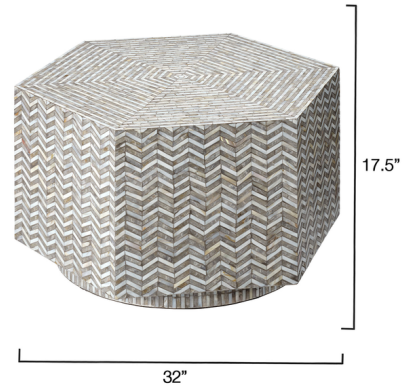

Lightology

lightology.com
866-954-4489
07-01-26

Project: _____

Company: _____

Location: _____ Fixture Type: _____

SPEC #: **JYC1353449**

Approved On: _____ Approved By: _____

Brando Coffee Table By Jamie Young Company

Description

The Brando coffee table is a unique focal point for any living space. Overlaid with iridescent mother-of-pearl, the small, multi-tonal strips are carefully laid out to create the intricate mosaic the covers every surface. To highlight the opulent shimmer, the geometric patterns are kept deliberately simple.

Shown in gray

Specifications

COLOR	N/A
BODY FINISH	Gray
WATTAGE	N/A
DIMMER	N/A
DIMENSIONS	32"W x 17.5"H x 27.6"D
BULB	N/A
COUNTRY OF ORIGIN	Viet Nam

CLICK TO VIEW PRODUCT

Notes: