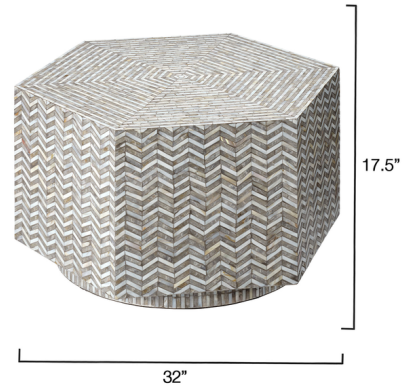

Lightology

lightology.com
866-954-4489
04-27-26

Project: _____

Company: _____

Location: _____ Fixture Type: _____

SPEC #: **JYC1353449**

Approved On: _____ Approved By: _____

Brando Coffee Table By Jamie Young Company

Description

The Brando coffee table is a unique focal point for any living space. Overlaid with iridescent mother-of-pearl, the small, multi-tonal strips are carefully laid out to create the intricate mosaic the covers every surface. To highlight the opulent shimmer, the geometric patterns are kept deliberately simple.

Shown in gray

Specifications

COLOR	N/A
BODY FINISH	Gray
WATTAGE	N/A
DIMMER	N/A
DIMENSIONS	32"W x 17.5"H x 27.6"D
BULB	N/A
COUNTRY OF ORIGIN	Viet Nam

CLICK TO VIEW PRODUCT

Notes: