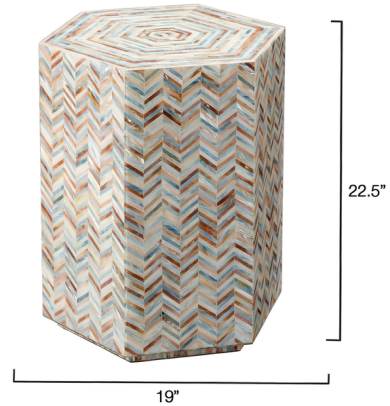

Lightology

lightology.com
866-954-4489
04-21-26

Project: _____

Company: _____

Location: _____ Fixture Type: _____

SPEC #: **JYC1353450**

Approved On: _____ Approved By: _____

Hepburn Side Table

By Jamie Young Company

Description

The Hepburn side table is a unique and colorful focal point for any living space. Overlaid with iridescent mother-of-pearl, the small, multi-color strips are carefully laid out to create the intricate mosaic the covers every surface. To highlight the opulent color and shimmer, the geometric patterns are kept deliberately simple.

Shown in multicolor

Specifications

COLOR	N/A
BODY FINISH	Multicolor
WATTAGE	N/A
DIMMER	N/A
DIMENSIONS	19"W x 22.5"H x 16.5"D
BULB	N/A
COUNTRY OF ORIGIN	Viet Nam

CLICK TO VIEW PRODUCT

Notes: