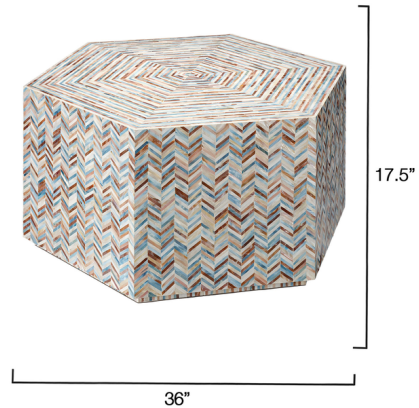

Lightology

lightology.com
866-954-4489
06-04-26

Project: _____
Company: _____
Location: _____ Fixture Type: _____
SPEC #: **JYC1353451**
Approved On: _____ Approved By: _____

Hepburn Coffee Table By Jamie Young Company

Description

The Hepburn coffee table is a unique and colorful focal point for any living space. Overlaid with iridescent mother-of-pearl, the small, multi-color strips are carefully laid out to create the intricate mosaic the covers every surface. To highlight the opulent color and shimmer, the geometric patterns are kept deliberately simple.

Shown in multicolor

Specifications

COLOR	N/A
BODY FINISH	Multicolor
WATTAGE	N/A
DIMMER	N/A
DIMENSIONS	36"W x 17.5"H x 32"D
BULB	N/A
COUNTRY OF ORIGIN	Viet Nam

CLICK TO VIEW PRODUCT

Notes: