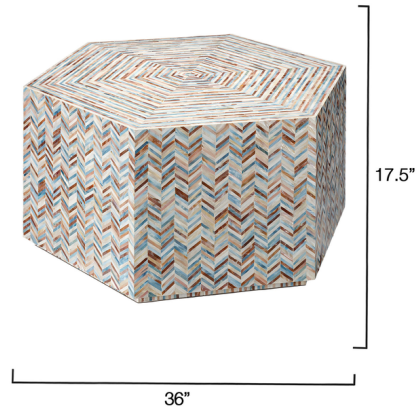

### Description

The Hepburn coffee table is a unique and colorful focal point for any living space. Overlaid with iridescent mother-of-pearl, the small, multi-color strips are carefully laid out to create the intricate mosaic the covers every surface. To highlight the opulent color and shimmer, the geometric patterns are kept deliberately simple.

### Specifications

COLOR	N/A
BODY FINISH	Multicolor
WATTAGE	N/A
DIMMER	N/A
DIMENSIONS	36"W x 17.5"H x 32"D
BULB	N/A
COUNTRY OF ORIGIN	Viet Nam

CLICK TO VIEW PRODUCT

Notes: