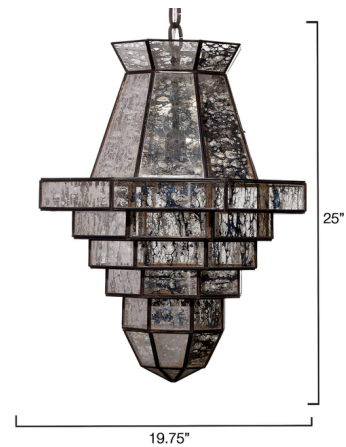

By Jamie Young Company

Description

The Imperial pendant is a modern interpretation of an arts and crafts era classic. Each one is hand-crafted from antiqued glass that creates a soft glow when lit. With a warm neutral palette, the Imperial is perfect for a den or gently illuminating any living space.

Specifications

COLOR Antique Glass
BODY FINISH Black / Bronze
WATTAGE 9W
DIMMER Standard 120V
DIMENSIONS 19.75"W x 25"H
BULB NOT INCLUDED 1 x A19/Medium (E26)/9W/120V LED
COUNTRY OF ORIGIN India

Technical Information

PRODUCT DIMENSIONS Chain: 8 ft Bronze Chain

Shown in black / bronze / antique glass

CLICK TO VIEW PRODUCT

Notes: