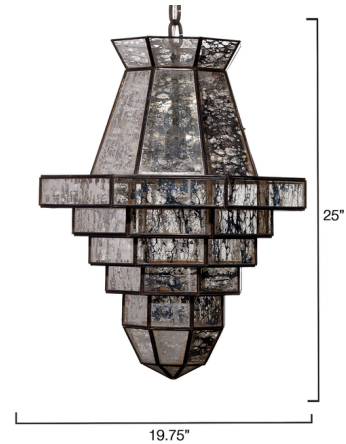

By Jamie Young Company

Description

The Imperial pendant is a modern interpretation of an arts and crafts era classic. Each one is hand-crafted from antiqued glass that creates a soft glow when lit. With a warm neutral palette, the Imperial is perfect for a den or gently illuminating any living space.

Specifications

COLOR Antique Glass
BODY FINISH Black / Bronze
WATTAGE 9W
DIMMER Standard 120V
DIMENSIONS 19.75"W x 25"H
BULB NOT INCLUDED 1 x A19/Medium (E26)/9W/120V LED
COUNTRY OF ORIGIN India

Technical Information

PRODUCT DIMENSIONS Chain: 8 ft Bronze Chain

Shown in black / bronze / antique glass

CLICK TO VIEW PRODUCT

Notes: