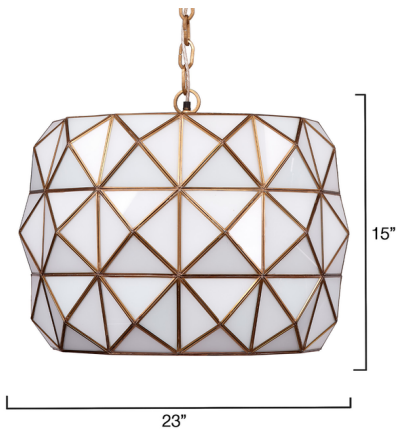

Lightology

lightology.com
866-954-4489
07-01-26

Project: _____

Company: _____

Location: _____ Fixture Type: _____

SPEC #: **JYC1353453**

Approved On: _____ Approved By: _____

Hollywood Pendant By Jamie Young Company

Description

A modern twist on timeless design, the Hollywood pendant exudes contemporary sophistication. Exquisite white glass is fashioned into a drum, using intersecting lines of antiqued brass to hold the pieces together. Whether hung individually or grouped over an island or dining table, its hand-crafted allure will easily elevate any space with instant glamour and modern charm.

Specifications

COLOR White
BODY FINISH Antique Brass
WATTAGE 27W
DIMMER Standard 120V
DIMENSIONS 23"W x 15"H
BULB NOT INCLUDED 3 x A19/Medium (E26)/9W/120V LED
COUNTRY OF ORIGIN India

Technical Information

PRODUCT DIMENSIONS Chain: 8 ft

Shown in antique brass / white

CLICK TO VIEW PRODUCT

Notes: