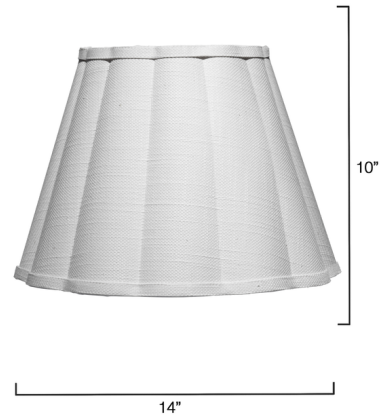

### Description

With a softly curved shape, the Scalloped wall sconce embodies casual chic. Strategically locate these to provide diffused, soft light in places like a hallway or near a bed. The natural raffia is expertly crafted with a frame of brass, while the white linen shade is finished with iron. Can be installed facing up or down.

Shown in brass / white linen

### Specifications

COLOR . . . . . White Linen  
BODY FINISH . . . . . Brass  
WATTAGE . . . . . 7W  
DIMMER . . . . . Standard 120V  
DIMENSIONS . . . . . 14"W x 10"H x 7"D  
BULB NOT INCLUDED . . . . . 1 x A19/Medium (E26)/7W/120V LED  
COUNTRY OF ORIGIN . . . . . China