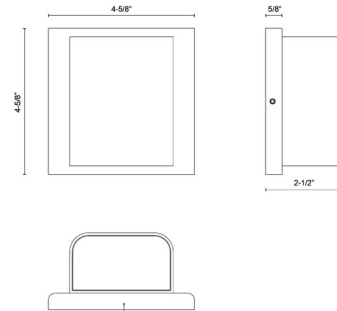

### Specifications

COLOR	Clear
BODY FINISH	Black
WATTAGE	12W
DIMMER	Low Voltage Electronic
DIMENSIONS	4.625"W x 4.625"H x 2.5"D
INTEGRATED LED MODULE	1 x LED/12W/120V LED
COUNTRY OF ORIGIN	China