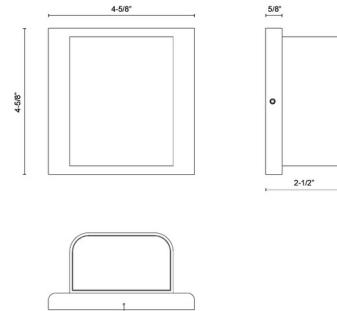

### Specifications

|                       |                           |
|-----------------------|---------------------------|
| COLOR                 | Clear                     |
| BODY FINISH           | Black                     |
| WATTAGE               | 12W                       |
| DIMMER                | Low Voltage Electronic    |
| DIMENSIONS            | 4.625"W x 4.625"H x 2.5"D |
| INTEGRATED LED MODULE | 1 x LED/12W/120V LED      |
| COUNTRY OF ORIGIN     | China                     |