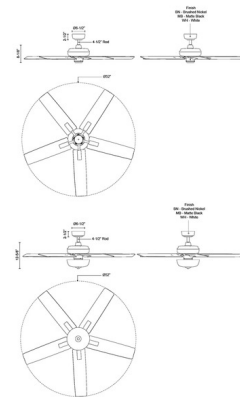

### Description

The Erikson Ceiling Fan brings a clean simplicity to your interior space. The clean design and reversible blades make this perfect in any room of your home. Features a 3 speed reversible switch motor and includes one 4.5 inch downrod. Sloped ceiling to 20 degrees. Available with a Brushed Nickel motor with reversible Walnut/Black blades, a Matte Black motor with reversible Black/Walnut blades, or a White motor with reversible Oak/White blades. Available with or without an LED light in wall control or Pull Chain - dual pull chains for LED light options.

### Specifications

BLADE COLOR	Walnut
BODY FINISH	Brushed Nickel
WATTAGE	N/A
DIMMER	N/A
DIMENSIONS	52"W x 8.125"H
BULB	N/A
COUNTRY OF ORIGIN	China

CLICK TO VIEW PRODUCT

Notes: