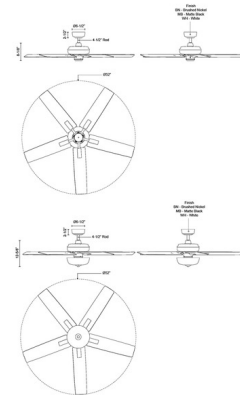

Description

The Erikson Ceiling Fan brings a clean simplicity to your interior space. The clean design and reversible blades make this perfect in any room of your home. Features a 3 speed reversible switch motor and includes one 4.5 inch downrod. Sloped ceiling to 20 degrees. Available with a Brushed Nickel motor with reversible Walnut/Black blades, a Matte Black motor with reversible Black/Walnut blades, or a White motor with reversible Oak/White blades. Available with or without an LED light in wall control or Pull Chain - dual pull chains for LED light options.

Shown in brushed nickel / walnut

Specifications

BLADE COLOR	Walnut
BODY FINISH	Brushed Nickel
WATTAGE	N/A
DIMMER	N/A
DIMENSIONS	52"W x 8.125"H
BULB	N/A
COUNTRY OF ORIGIN	China

CLICK TO VIEW PRODUCT

Notes: