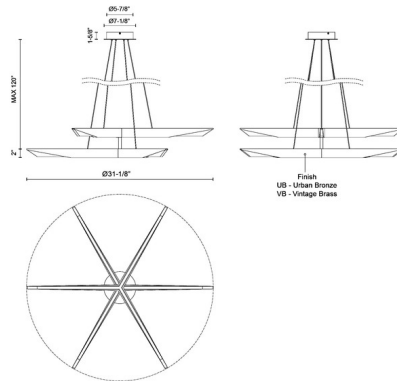

Specifications

COLOR Frosted
BODY FINISH Urban Bronze
WATTAGE 49W
DIMMER Low Voltage Electronic
DIMENSIONS 31.125"W x 2"H
INTEGRATED LED MODULE 1 x LED/49W/120V LED
COUNTRY OF ORIGIN China

Technical Information

PRODUCT DIMENSIONS Adjustable Cable Lengths: 120"
LAMP LIFE 50000 hours
COLOR RENDERING 90 CRI
LAMP COLOR 3000K
LUMENS/WATT 76.02
LUMINOUS FLUX 3725 lumens

Shown in urban bronze / frosted

CLICK TO VIEW PRODUCT