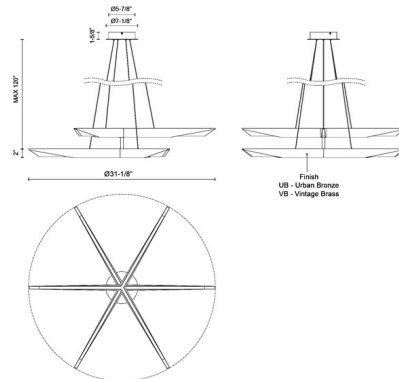

Specifications

COLOR Frosted
BODY FINISH Urban Bronze
WATTAGE 49W
DIMMER Low Voltage Electronic
DIMENSIONS 42"W x 2"H
INTEGRATED LED MODULE 1 x LED/49W/120V LED
COUNTRY OF ORIGIN China

Technical Information

PRODUCT DIMENSIONS Adjustable Cable Lengths: 120"
LAMP LIFE 50000 hours
COLOR RENDERING 90 CRI
LAMP COLOR 3000K
LUMENS/WATT 76.02
LUMINOUS FLUX 3725 lumens

Shown in urban bronze / frosted

CLICK TO VIEW PRODUCT