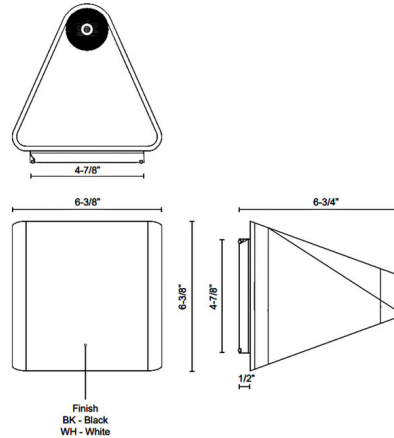

By Kuzco Lighting

Description

The Ellis Outdoor Wall Light brings a clean, modern look to your exterior space. The sleek triangular body casts warm shadows of light both up and down in your area.

Shown in black / clear

Specifications

COLOR	Clear
BODY FINISH	Black
WATTAGE	12W
DIMMER	0-10V
DIMENSIONS	6.375"W x 6.75"H x 6.75"D
INTEGRATED LED MODULE	1 x LED/12W/120V LED
COUNTRY OF ORIGIN	China

Technical Information

LAMP LIFE	50000 hours
COLOR RENDERING	90 CRI
LAMP COLOR	3000K
LUMENS/WATT	71.67
LUMINOUS FLUX	860 lumens