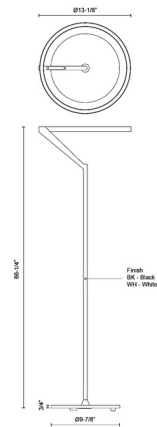

Description

The Roda Floor Lamp is inspired by Scandinavian minimalism. This smooth piece resembles a sleek wheel design. The acrylic ring casts warm shadows across your room. Dimmer button is located on the top of the lamp stem.

Specifications

COLOR	N/A
BODY FINISH	White
WATTAGE	16W
DIMMER	Included
DIMENSIONS	13.125"W x 66.25"H
INTEGRATED LED MODULE	1 x LED/16W/120V LED
COUNTRY OF ORIGIN	China

Technical Information

LAMP LIFE	50000 hours
COLOR RENDERING	90 CRI
LAMP COLOR	3000K
LUMENS/WATT	112.81
LUMINOUS FLUX	1805 lumens

Shown in white

CLICK TO VIEW PRODUCT

Notes: