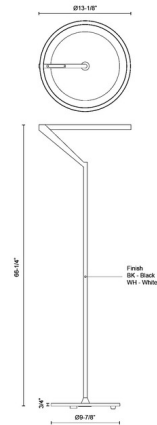

Description

The Roda Floor Lamp is inspired by Scandinavian minimalism. This smooth piece resembles a sleek wheel design. The acrylic ring casts warm shadows across your room. Dimmer button is located on the top of the lamp stem.

Specifications

COLOR	N/A
BODY FINISH	White
WATTAGE	16W
DIMMER	Included
DIMENSIONS	13.125"W x 66.25"H
INTEGRATED LED MODULE	1 x LED/16W/120V LED
COUNTRY OF ORIGIN	China

Technical Information

LAMP LIFE	50000 hours
COLOR RENDERING	90 CRI
LAMP COLOR	3000K
LUMENS/WATT	112.81
LUMINOUS FLUX	1805 lumens

Shown in white

CLICK TO VIEW PRODUCT

Notes: