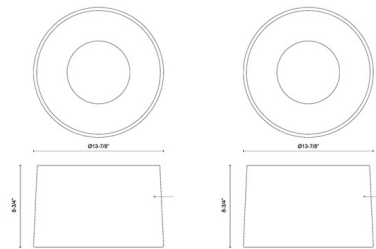

CLICK TO VIEW PRODUCT

Notes: